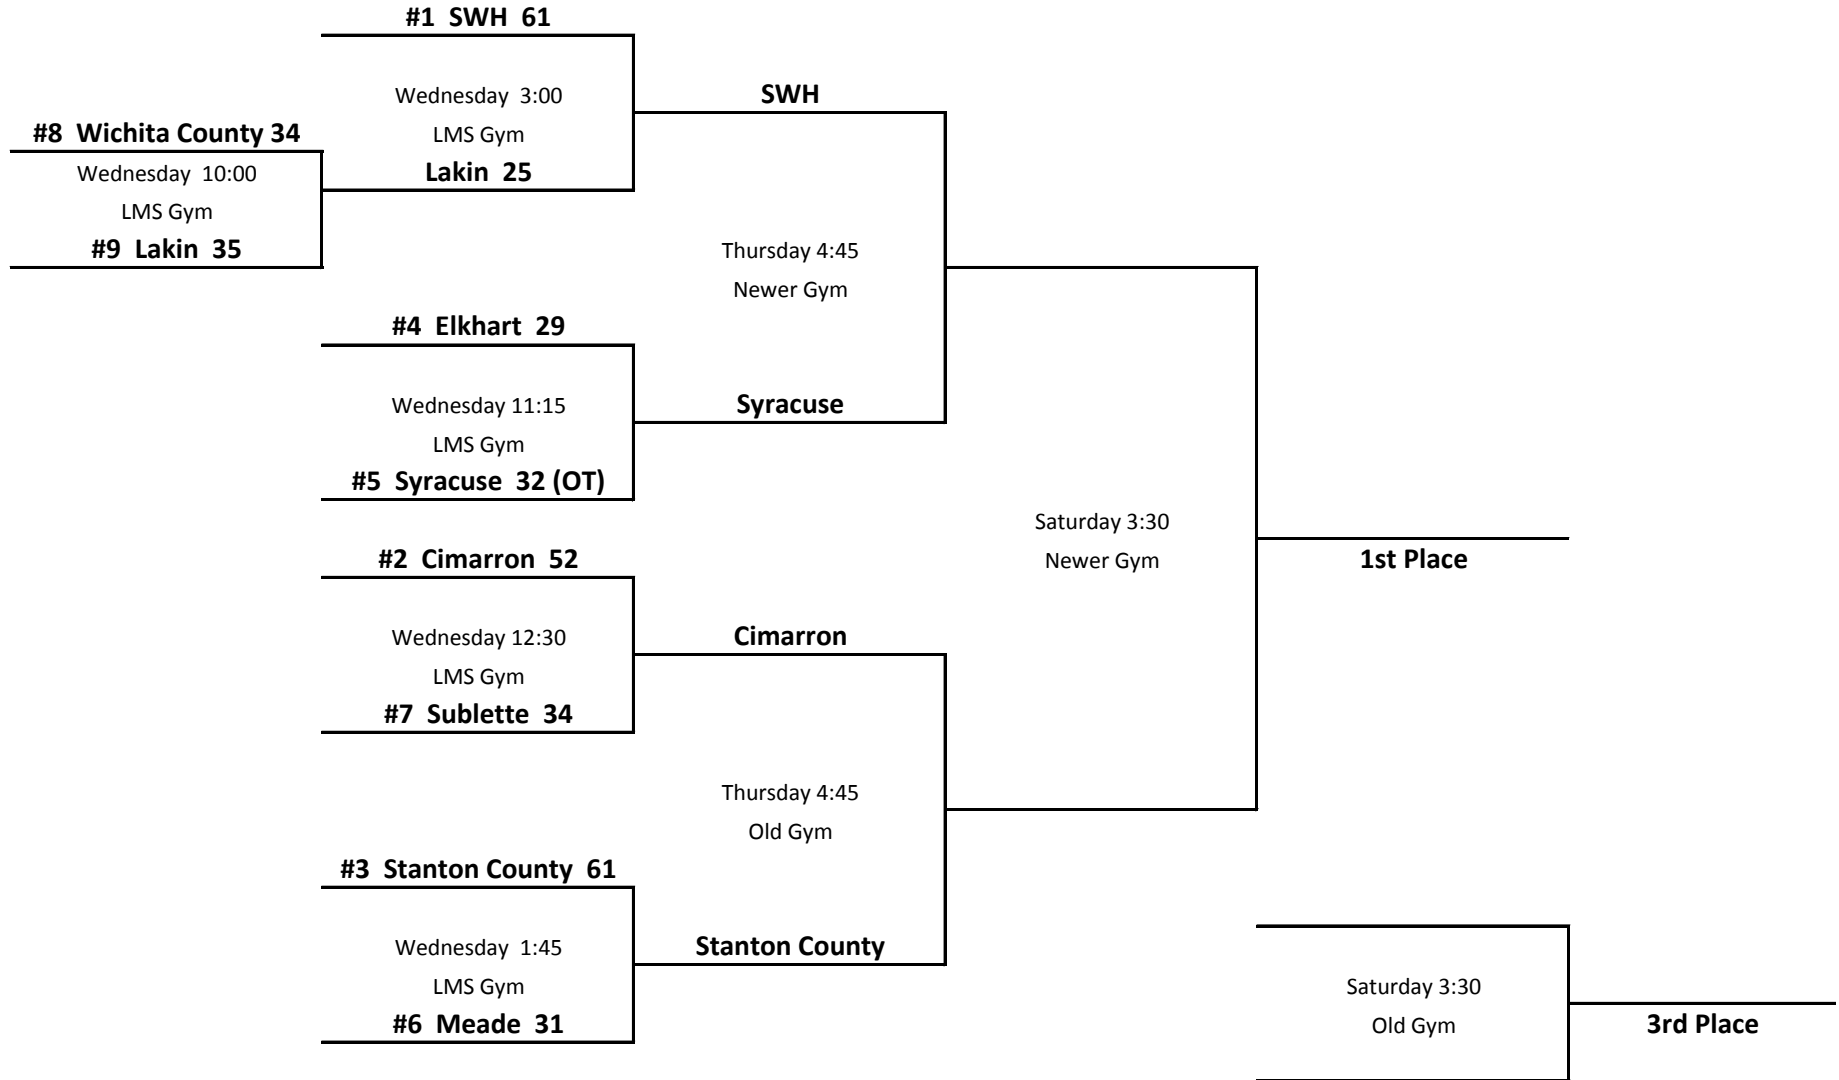

HPEA "A" Boys Bracket - 2014-2015

Wednesday at Lakin

Thursday Semi-Finals at Elkhart

Saturday Finals at Cimarron

Wednesday Games Played in MS "Newer" Gym

TOP SIDE OF THE BRACKET - HOME TEAM & WEAR WHITE JERSEYS